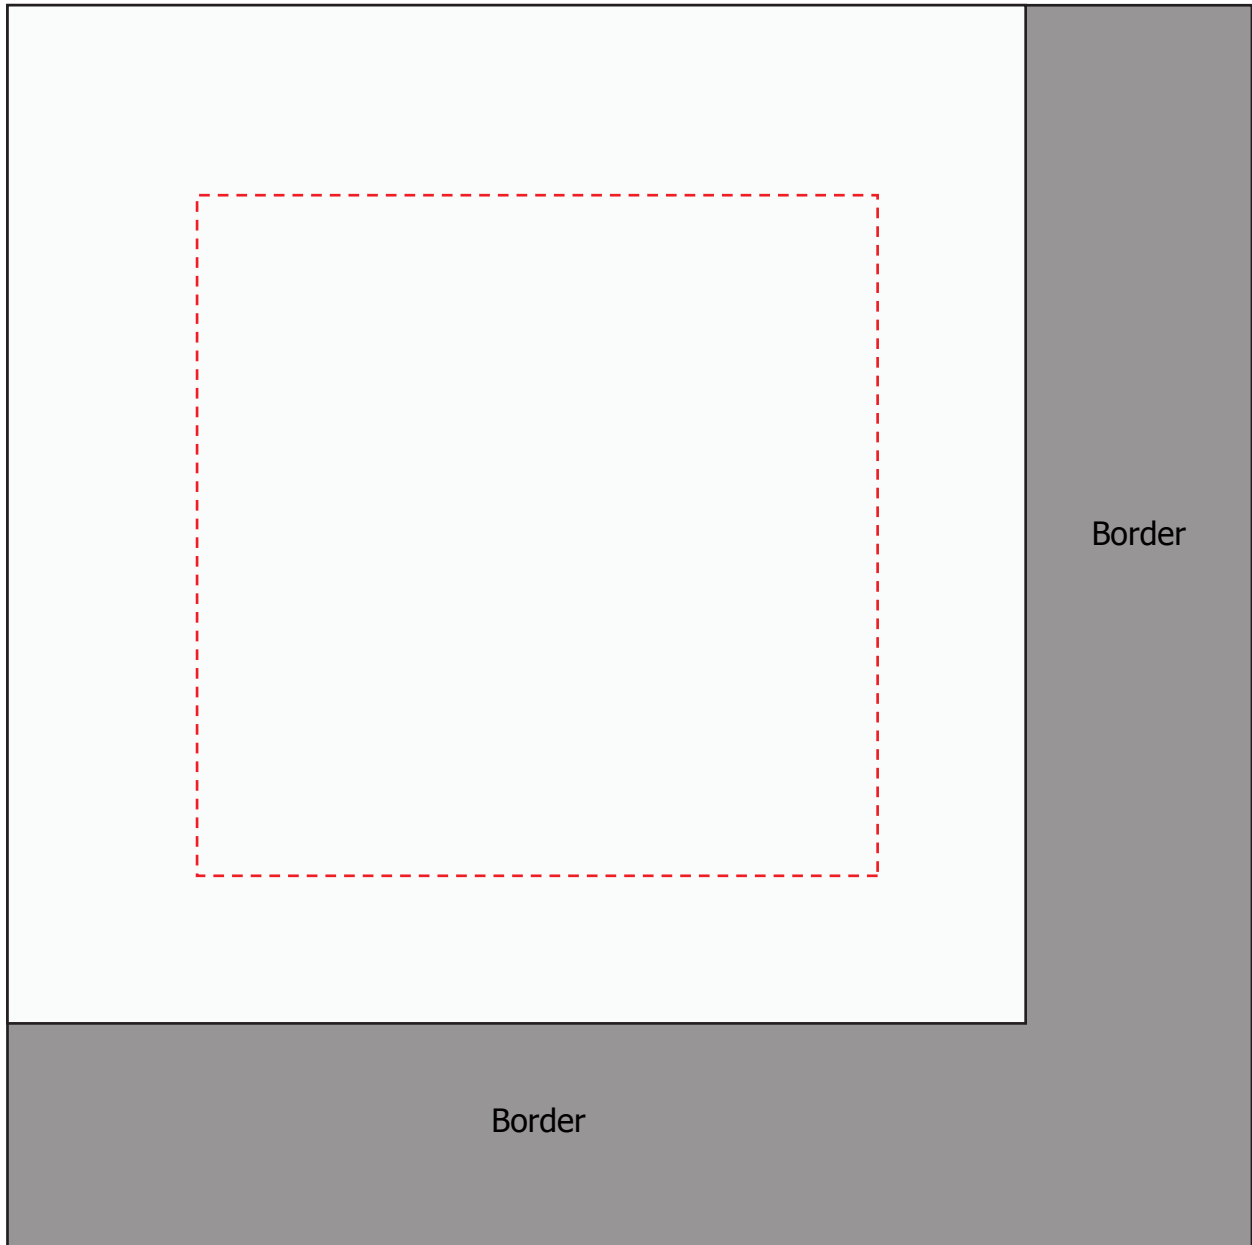

33cm Napkin

Product Size: 33cm Square

Maximum Print Area: 9cm x 9cm

Denotes Maximum Print Area

Please note, more than 50% ink coverage in a design carries additional costs or may also be refused due to print quality.