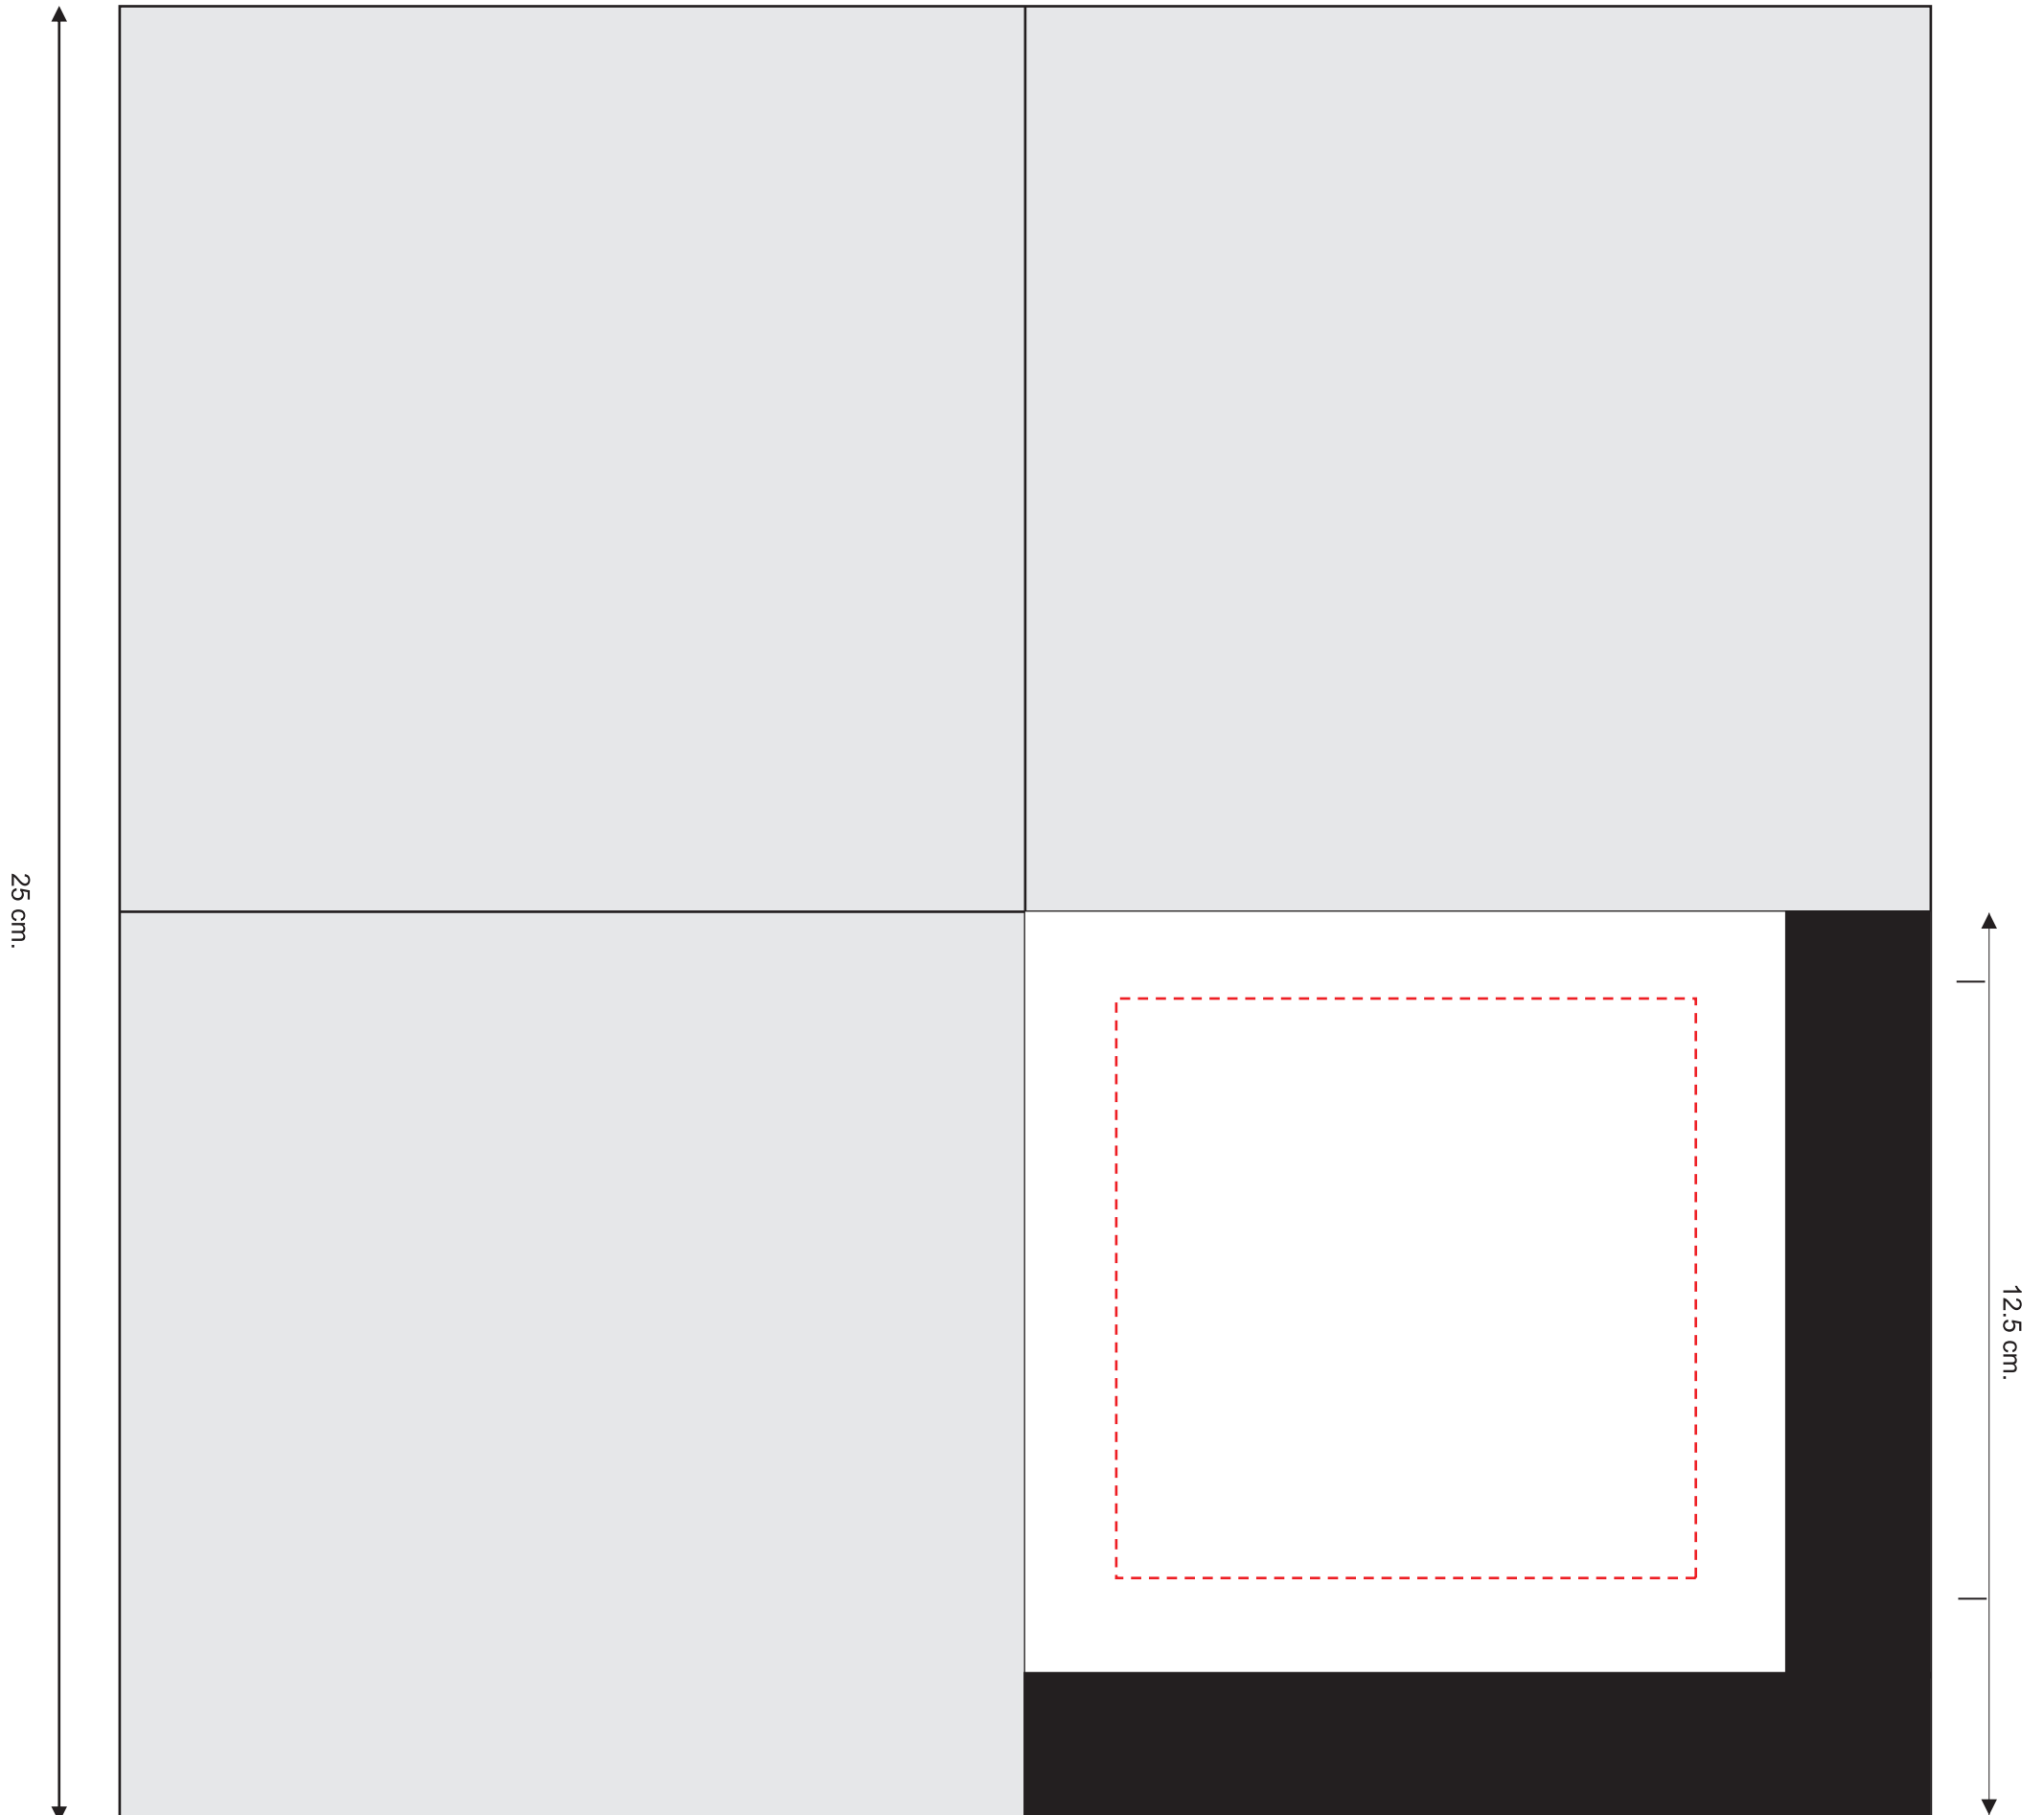

25cm Napkin All Folds

Product Size: 25cm Square

Maximum Print Area: 8cm x 8cm

25 cm.

Denotes Maximum Print Area

12.5 cm.

Please note, more than 50% ink coverage in a design carries additional costs or may also be refused due to print quality.